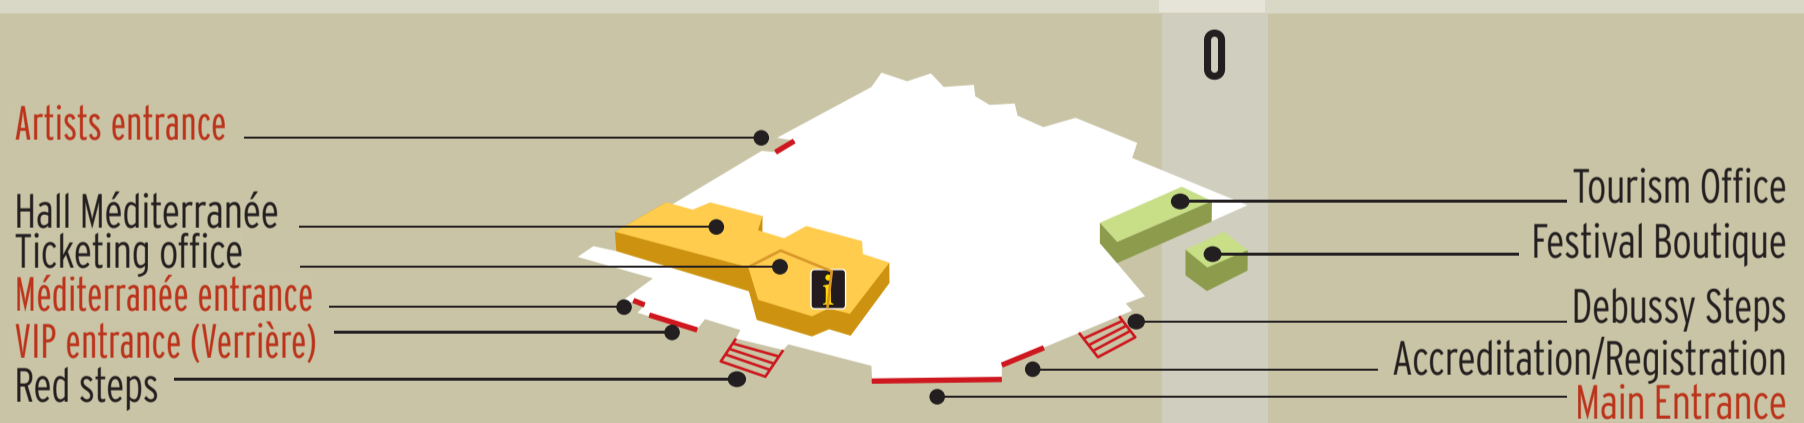

Festival Theaters
 MarchéTheaters
 Info Desk

Levels NB : the balconies of the Debussy Theatre and the Grand Théâtre Lumière are located on level +2. The private terraces are located on level +6.