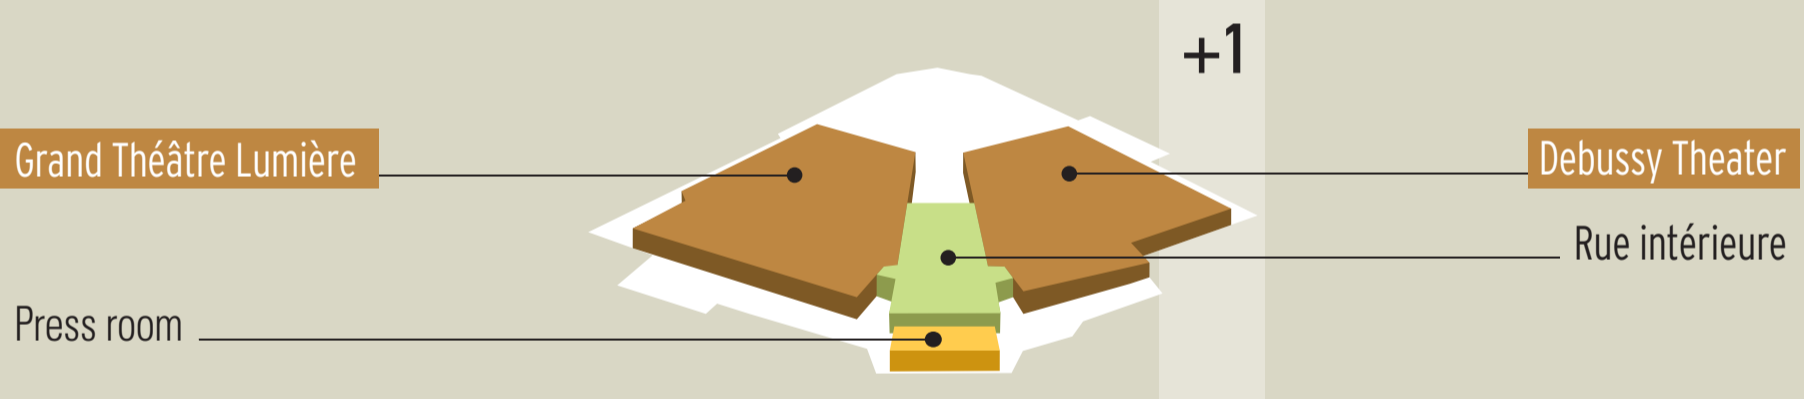

Festival Theaters
 MarchéTheaters
 Info Desk

Levels NB : the balconies of the Debussy Theatre and the Grand Théâtre Lumière are located on level +2. The private terraces are located on level +6.