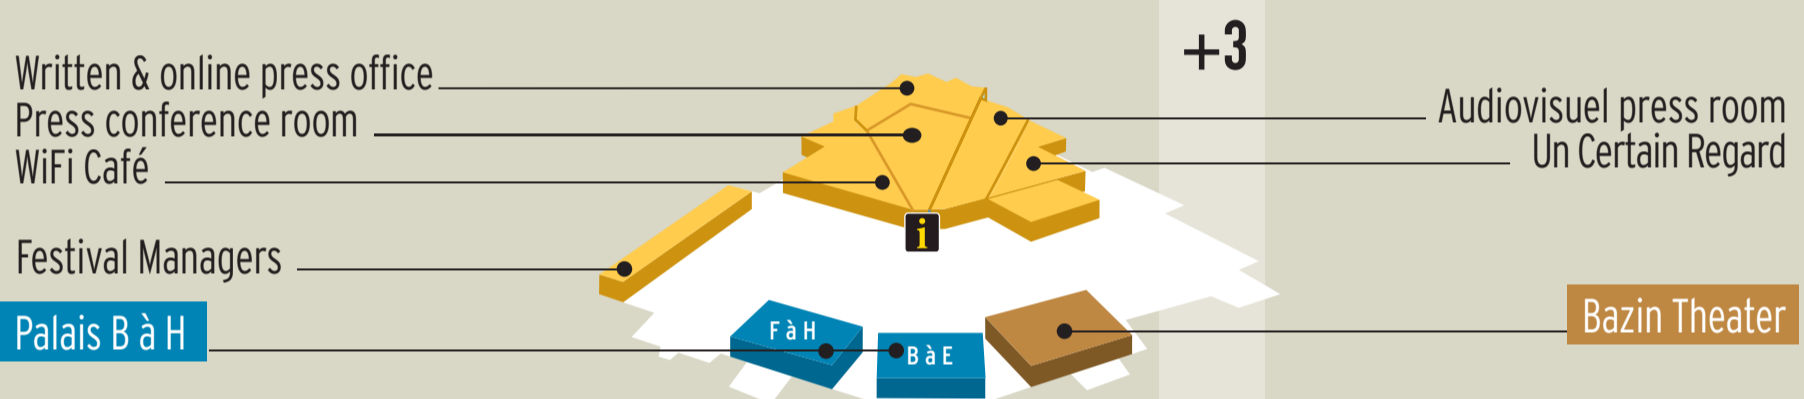

Festival Theaters
 MarchéTheaters
 Info Desk

Levels NB : the balconies of the Debussy Theatre and the Grand Théâtre Lumière are located on level +2. The private terraces are located on level +6.